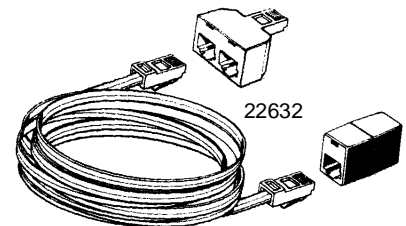

PARTS

	Description
22312	Freeze Sensor
30352	Temperature Sensor
11588-2	50' Extension Assembly - 8 Pin
11589-2	50' Extension Assembly - 6 Pin
22630	100' Panel Extension
22632	50' Panel Extension
22636	25' Lite Leader Panel Extension
30311	10' Panel Extension
30395	3' Panel Extension
21581	3/10 Amp Fuse
20597	1/2 Amp Fuse
30122	10 Amp Fuse -Blower
30123	20 Amp Fuse -Pump
30128	Small Fuse Holder
30136	30 Amp Fuse
30137	25 Amp Fuse
30142	20 Amp Fuse
30270-1	120 v Transformer
30270-2	240 v Transformer
30274-1	120 v Transformer
30274-2	240 v Transformer
30298	31" High Limit Sensor
32016	24" High Limit Sensor w/Bulb
30326	50' Thermostat Sensor
30326B	50' Thermostat Sensor for 2000VS
50111	96" Thermostat Sensor
30337	96" Dual Sensor
30337-L	96" Sensor Assy - Left Probe
52560	Sensor Mount Kit for M7
10226	Back Light Panel Bulb
20618	Logic Jumper
36056	Pressure Switch, 2000LE
21223-A	Pressure Switch Wire
22165	Jack, 1 to 1 Modular for 22636

HEATER TUBES

50067	Balboa Lite Leader with Pressure Switch	4kw
50069	Balboa - Bath	1kw
50081	Balboa Lite Leader	4kw
50096	Balboa M1/M2/M3	5.5kw
58002	Balboa WP-B 5.5kw	5.5kw
58010	Balboa Beachcomber	5.5kw
58019	Balboa 1000LE/2000LE	5.5kw
58032	Balboa WP-B 4kw	4kw
58083	Balboa VS Series	5.5kw
58104	Balboa VS Series	4kw