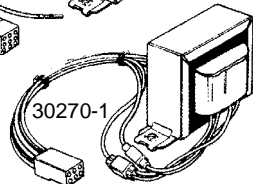

PARTS

	Description
22312	Freeze Sensor
30352	Temperature Sensor
11588-2	50' Extension Assembly - 8 Pin
11589-2	50' Extension Assembly - 6 Pin
22630	100' Panel Extension
22632	50' Panel Extension
22636	25' Lite Leader Panel Extension
30311	10' Panel Extension
30395	3' Panel Extension
21581	3/10 Amp Fuse
20597	1/2 Amp Fuse
30122	10 Amp Fuse -Blower
30123	20 Amp Fuse -Pump
30128	Small Fuse Holder
30136	30 Amp Fuse
30137	25 Amp Fuse
30142	20 Amp Fuse
30270-1	120 v Transformer
30270-2	240 v Transformer
30274-1	120 v Transformer
30274-2	240 v Transformer
30298	31" High Limit Sensor
32016	24" High Limit Sensor w/Bulb
30326	50' Thermostat Sensor
30326B	50' Thermostat Sensor for 2000VS
50111	96" Thermostat Sensor
30337	96" Dual Sensor
30337-L	96" Sensor Assy - Left Probe
52560	Sensor Mount Kit for M7
10226	Back Light Panel Bulb
20618	Logic Jumper
36056	Pressure Switch, 2000LE
21223-A	Pressure Switch Wire
22165	Jack, 1 to 1 Modular for 22636

HEATER TUBES

50067	Balboa Lite Leader with Pressure Switch	4kw
50069	Balboa - Bath	1kw
50081	Balboa Lite Leader	4kw
50096	Balboa M1/M2/M3	5.5kw
58002	Balboa WP-B 5.5kw	5.5kw
58010	Balboa Beachcomber	5.5kw
58019	Balboa 1000LE/2000LE	5.5kw
58032	Balboa WP-B 4kw	4kw
58083	Balboa VS Series	5.5kw
58104	Balboa VS Series	4kw