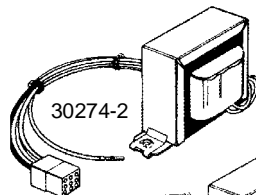

PARTS

	Description
22312	Freeze Sensor
30352	Temperature Sensor
11588-2	50' Extension Assembly - 8 Pin
11589-2	50' Extension Assembly - 6 Pin
22630	100' Panel Extension
22632	50' Panel Extension
22636	25' Lite Leader Panel Extension
30311	10' Panel Extension
30395	3' Panel Extension
21581	3/10 Amp Fuse
20597	1/2 Amp Fuse
30122	10 Amp Fuse -Blower
30123	20 Amp Fuse -Pump
30128	Small Fuse Holder
30136	30 Amp Fuse
30137	25 Amp Fuse
30142	20 Amp Fuse
30270-1	120 v Transformer
30270-2	240 v Transformer
30274-1	120 v Transformer
30274-2	240 v Transformer
30298	31" High Limit Sensor
32016	24" High Limit Sensor w/Bulb
30326	50' Thermostat Sensor
30326B	50' Thermostat Sensor for 2000VS
50111	96" Thermostat Sensor
30337	96" Dual Sensor
30337-L	96" Sensor Assy - Left Probe
52560	Sensor Mount Kit for M7
10226	Back Light Panel Bulb
20618	Logic Jumper
36056	Pressure Switch, 2000LE
21223-A	Pressure Switch Wire
22165	Jack, 1 to 1 Modular for 22636

HEATER TUBES

50067	Balboa Lite Leader with Pressure Switch	4kw
50069	Balboa - Bath	1kw
50081	Balboa Lite Leader	4kw
50096	Balboa M1/M2/M3	5.5kw
58002	Balboa WP-B 5.5kw	5.5kw
58010	Balboa Beachcomber	5.5kw
58019	Balboa 1000LE/2000LE	5.5kw
58032	Balboa WP-B 4kw	4kw
58083	Balboa VS Series	5.5kw
58104	Balboa VS Series	4kw